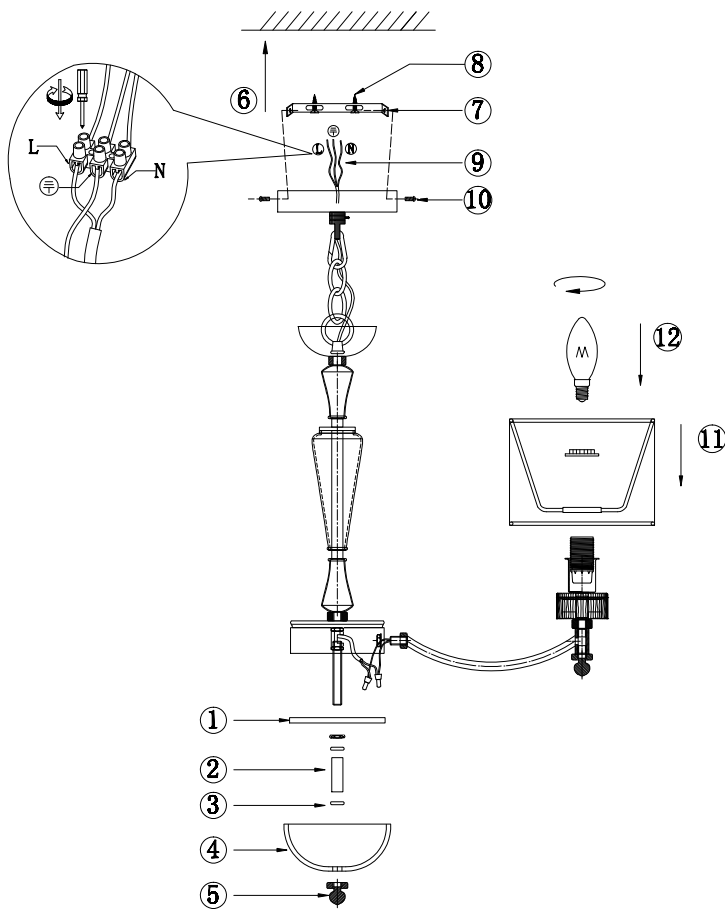

Instruction

MOD014CL-08N

8 x E14 (40W)

Model: MOD014CL-08N
Collection: Modern
Series: Alicante

Ceiling Lamps