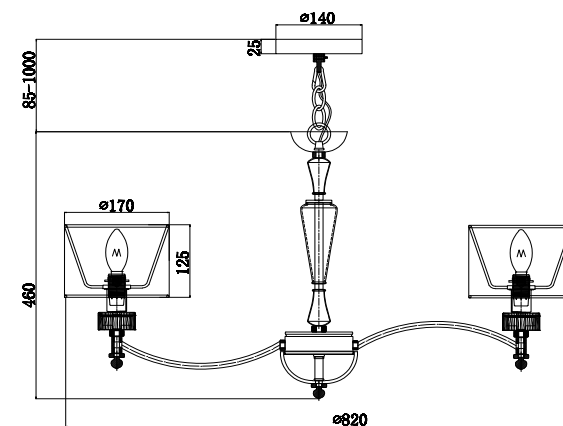

Instruction

MOD014CL-08N

8 x E14 (40W)

Model: MOD014CL-08N
Collection: Modern
Series: Alicante

Ceiling Lamps