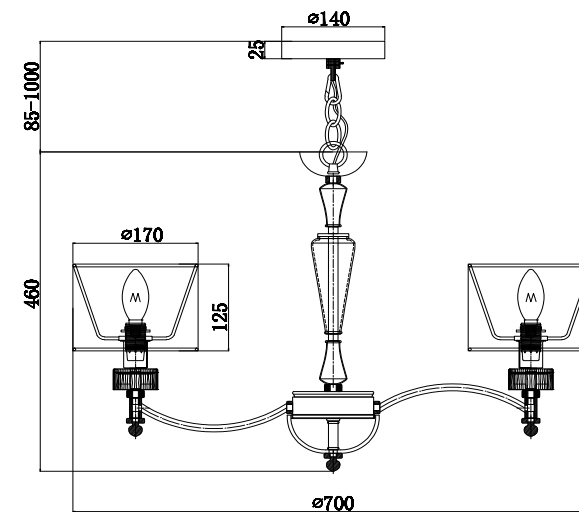

Instruction

MOD014CL-06N

6 x E14 (40W)

Model: MOD014CL-06N
Collection: Modern
Series: Alicante

Ceiling Lamps