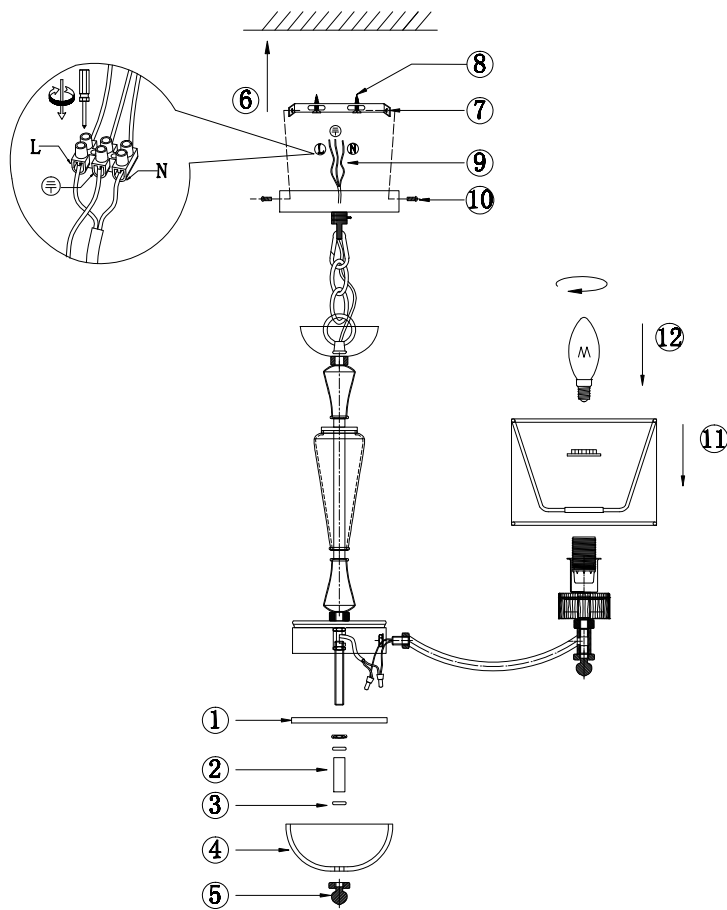

Instruction

MOD014CL-06N

6 x E14 (40W)

Model: MOD014CL-06N
Collection: Modern
Series: Alicante

Ceiling Lamps