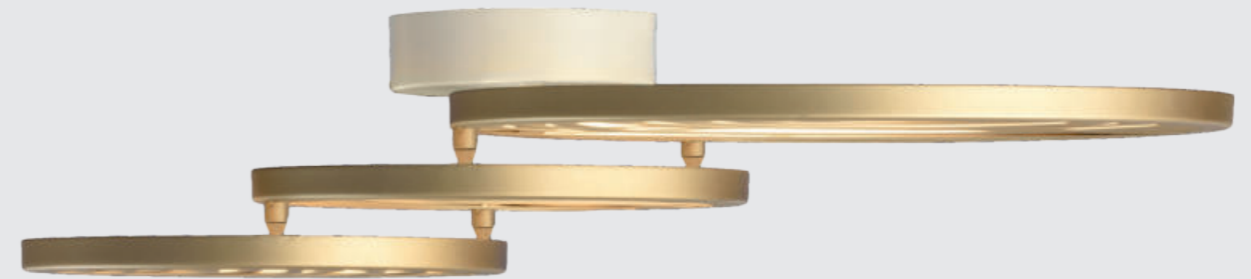

COLLAGE

7233 Oro-Gold
LED 40W 3000K 3000lm

Metal-Metal 220-240V~50/60Hz CRI> 80 Registered N° 007663331-0006