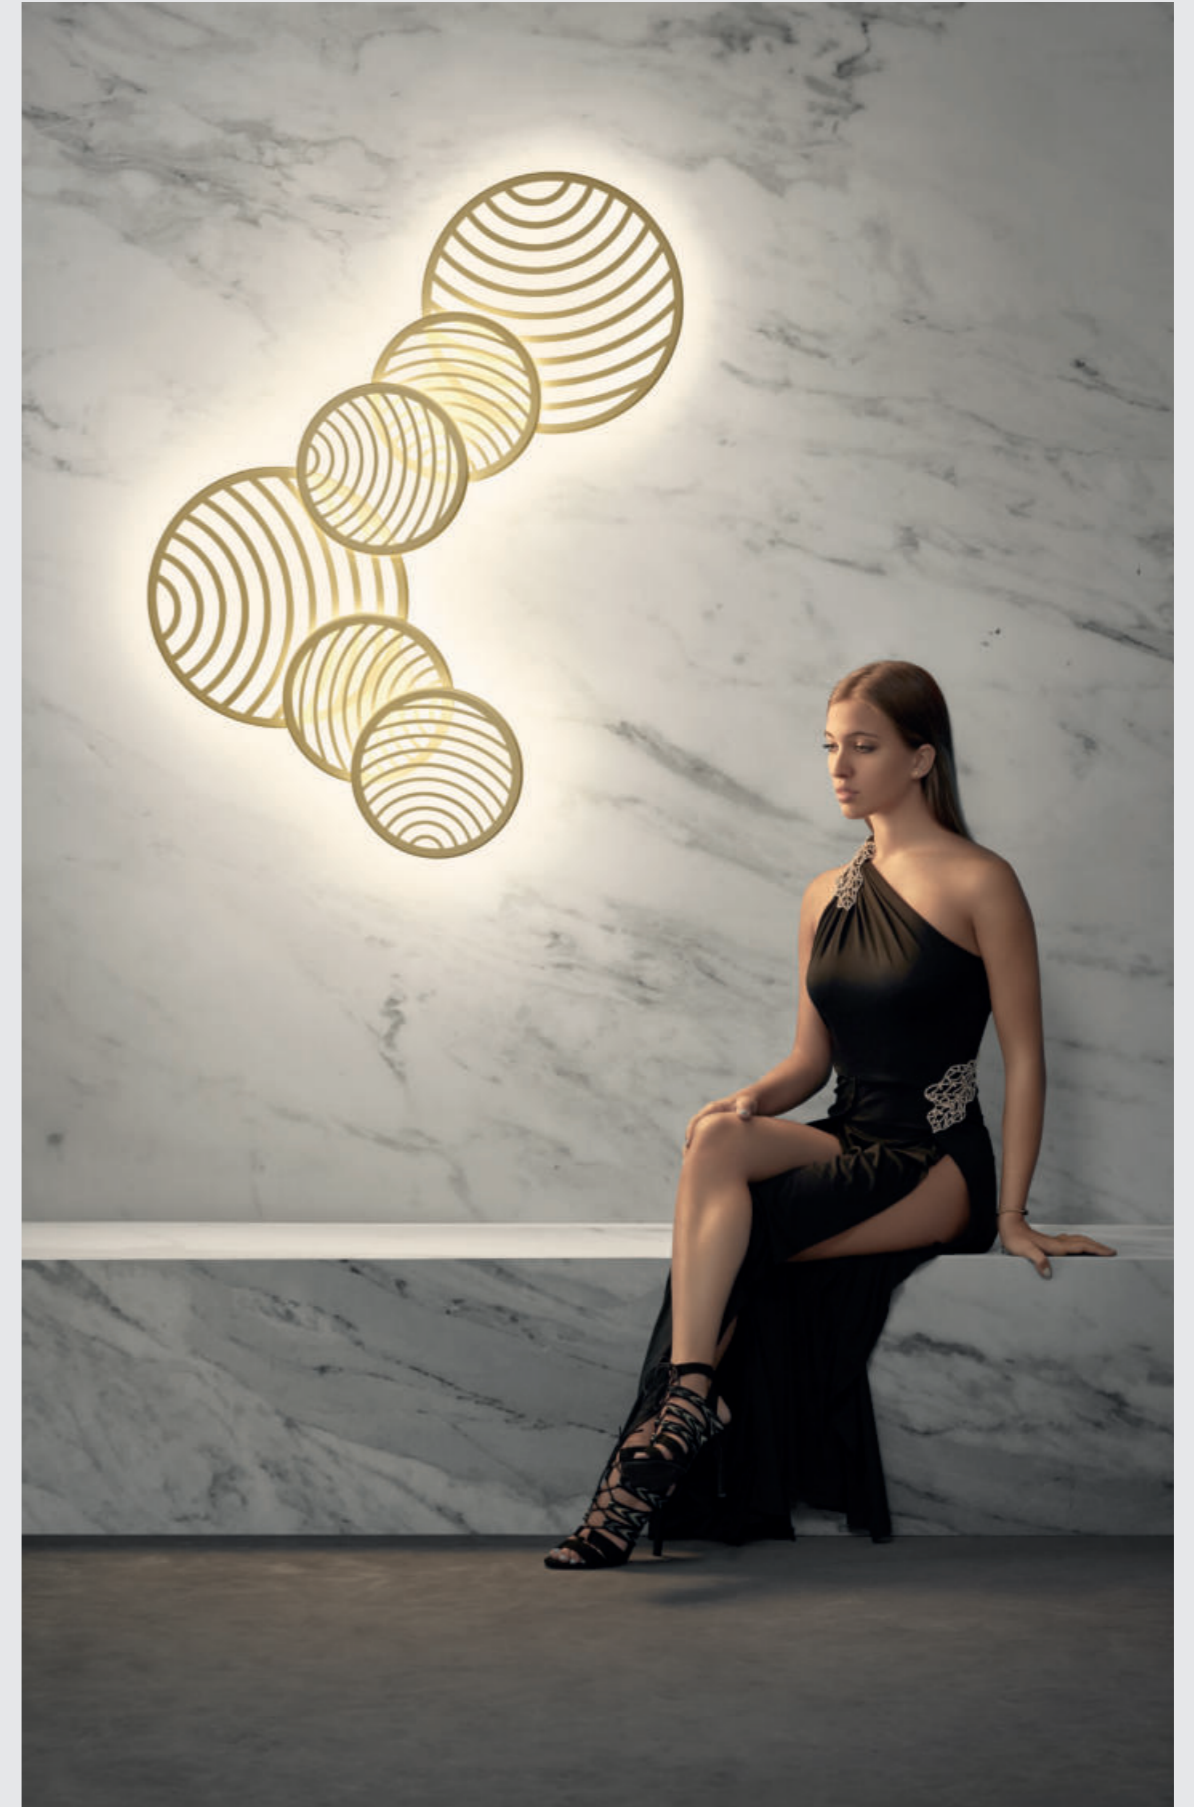

COLLAGE by Santiago Sevillano

ref 7233 + 7233

COLLAGE by Santiago Sevillano

7235 Oro-Gold  
LED 30W 3000K 2250lm

Metal-Metal 220-240V~ 50/60Hz CRI> 80 Registered N° 007663331-0006

ref\_ 7232+ 7234+ 7234

COLLAGE by Santiago Sevillano