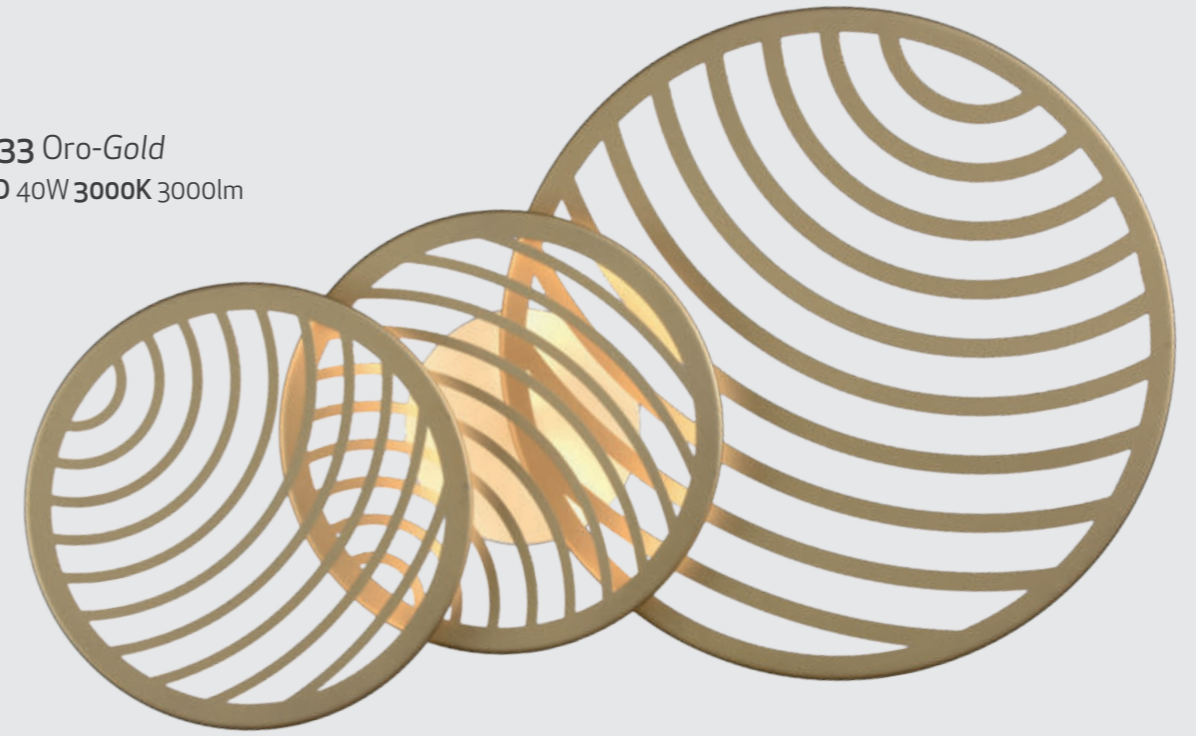

COLLAGE

7233 Oro-Gold
LED 40W 3000K 3000lm

Metal-Metal 220-240V~50/60Hz CRI> 80 Registered N° 007663331-0006