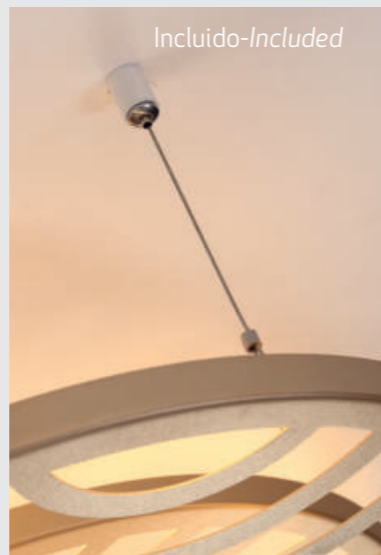

COLLAGE

7230 Negro-Black
LED 60W 3000K 4500lm

7231 Oro-Gold
LED 60W 3000K 4500lm

Metal-Metal 220-240V~50/60Hz CRI> 80 Registered Nº 007663331-0006