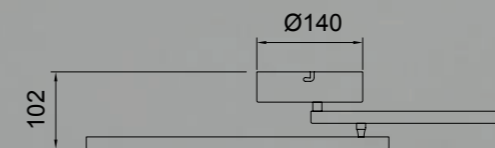

7235 Oro-Gold
LED 30W 3000K 2250lm