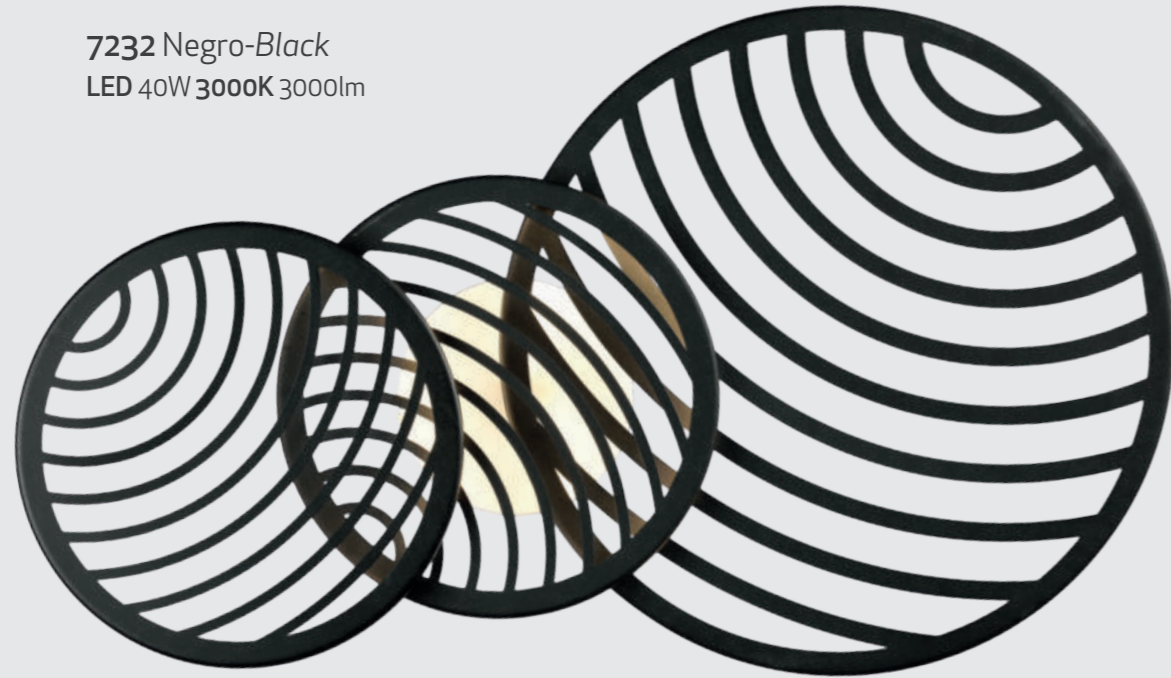

COLLAGE

7232 Negro-Black
LED 40W 3000K 3000lm

Metal-Metal 220-240V~50/60Hz CRI> 80 Registered N° 007663331-0006