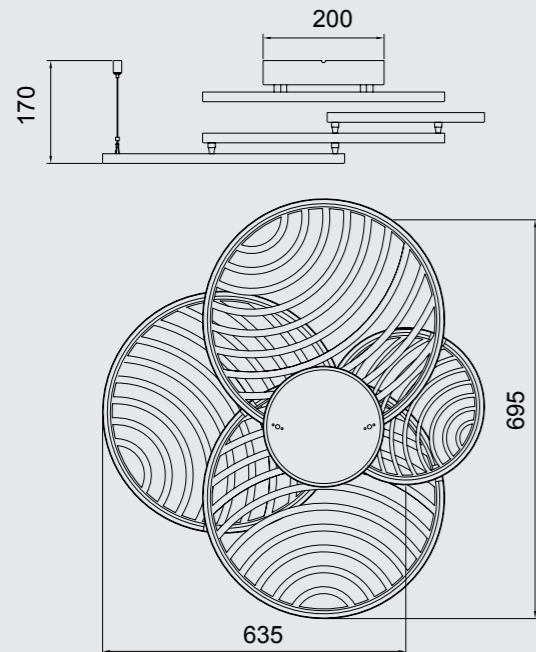

COLLAGE

7230 Negro-Black
LED 60W 3000K 4500lm

7231 Oro-Gold
LED 60W 3000K 4500lm

Metal-Metal 220-240V~50/60Hz CRI> 80 Registered Nº 007663331-0006