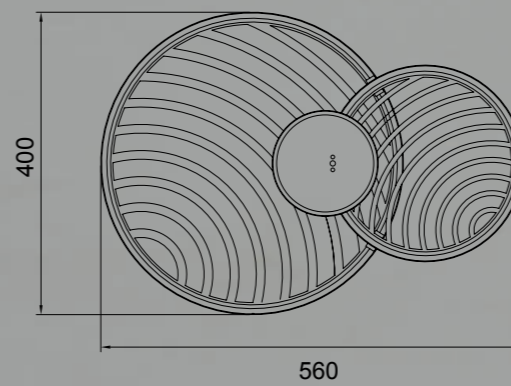

7235 Oro-Gold  
LED 30W 3000K 2250lm

Metal-Metal 220-240V~ 50/60Hz CRI> 80 Registered N° 007663331-0006

ref\_ 7232+ 7234+ 7234

COLLAGE by Santiago Sevillano