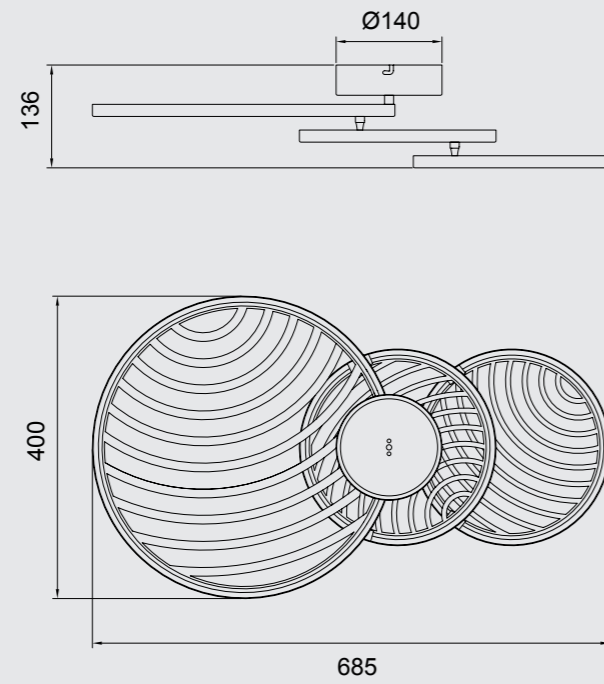

COLLAGE

7232 Negro-Black
LED 40W 3000K 3000lm

Metal-Metal 220-240V~50/60Hz CRI> 80 Registered N° 007663331-0006