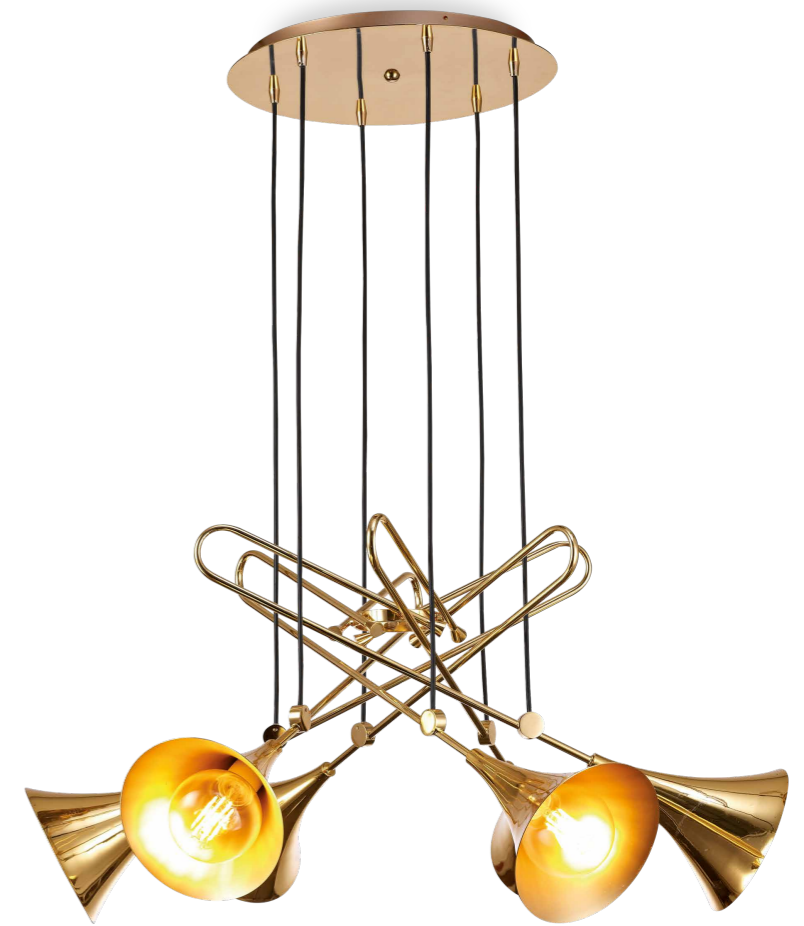

Jazz is the formal distillation of elegance and style of the 50 's as a shape of constructive rhythm. Close your eyes. Imagine that you are in New York, hanging around and some musical notes come out of a club. Imagine a counterpoint of sensations, strolling along the Akasaka suburb in Tokyo, and within that chaos, you find an oasis of peace with melodic notes, surrounded by wood and pictures on ancient glories. "Jazz" is formally inspired on trumpets, saxophones and classical trombones, with unique details of this music style. It plays with the "Vintage" aesthetics and it is inspired on it to convey its warm shapes.

Santiago Sevillano

5895

OAMI 004022663-0002

Semi Plafón - Semi Ceiling Lamp
Oro - Gold

5897
5x E27 máx.20W/no incl

220-240V- 50/60Hz Hierro - Iron

Lámpara - Pendant Lamp
Oro/Cable negro- Gold/Black wire

5895
6x E27 máx.20W/no incl

220-240V- 50/60Hz Hierro - Iron

Colgante - Pendant Lamp

Oro/Cable negro- Gold/Black wire

5896

3x E27 máx.20W/no incl

220-240V- 50/60Hz Hierro - Iron

Colgante - Pendant Lamp

Oro/Cable negro- Gold/Black wire