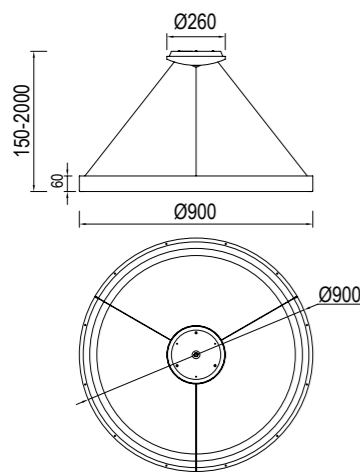

7758 Oro-Gold
LED 30W 3000K-6000K 2100lm
Dimmable

7757 Oro-Gold
LED 50W 3000K-6000K 3500lm
Dimmable

7756 Oro-Gold
LED 60W 3000K-6000K 4200lm
Dimmable

R00135