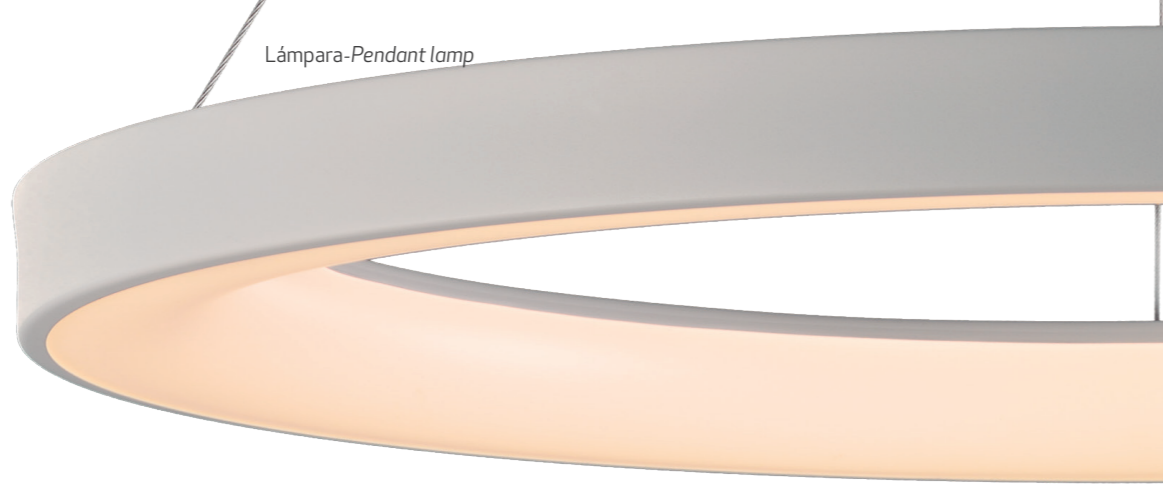

NISEKO

7753 Negro-Black
LED 60W 3000K-6000K 4200lm
 Dimmable

7754 Negro-Black
LED 50W 3000K-6000K 3500lm
 Dimmable

7755 Negro-Black
LED 30W 3000K-6000K 2100lm
 Dimmable

R00135

Metal/Acrílico-Metal/Acrylic 220-240V~50/60H

NISEKO

Lámpara-Pendant lamp

7750 Blanco-White
LED 60W 3000K-6000K 4200lm
Dimmable

7751 Blanco-White
LED 50W 3000K-6000K 3500lm
Dimmable

7752 Blanco-White
LED 30W 3000K-6000K 2100lm
Dimmable

7758 Oro-Gold
LED 30W 3000K-6000K 2100lm
Dimmable

7757 Oro-Gold
LED 50W 3000K-6000K 3500lm
Dimmable

7756 Oro-Gold
LED 60W 3000K-6000K 4200lm
Dimmable

R00135

R00135

Metal/Acrílico-Metal/Acrylic 220-240V~50/60H

Metal/Acrílico-Metal/Acrylic 220-240V~50/60H