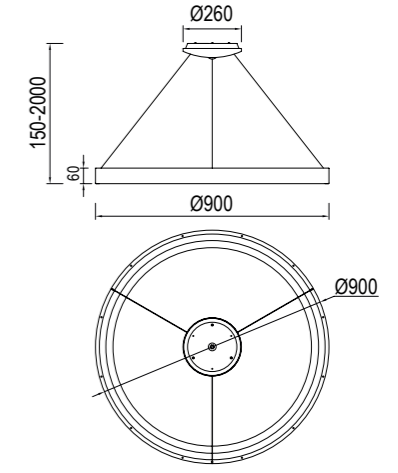

R00135

Metal/Acrílico-Metal/Acrylic 220-240V~50/60H

Metal/Acrílico-Metal/Acrylic 220-240V~50/60H