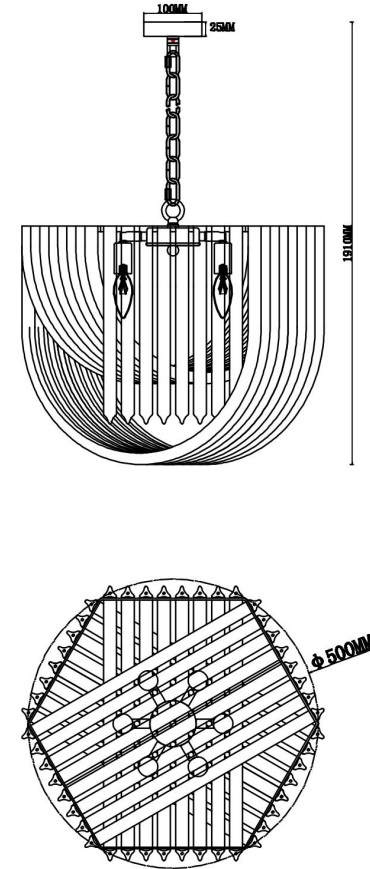

FREYA
TRADITION OF QUALITY

Instruction

FR5182PL-06CH

6xE14 60W

Model: FR5182PL-06CH

Collection: Modern

Pendant Lamps