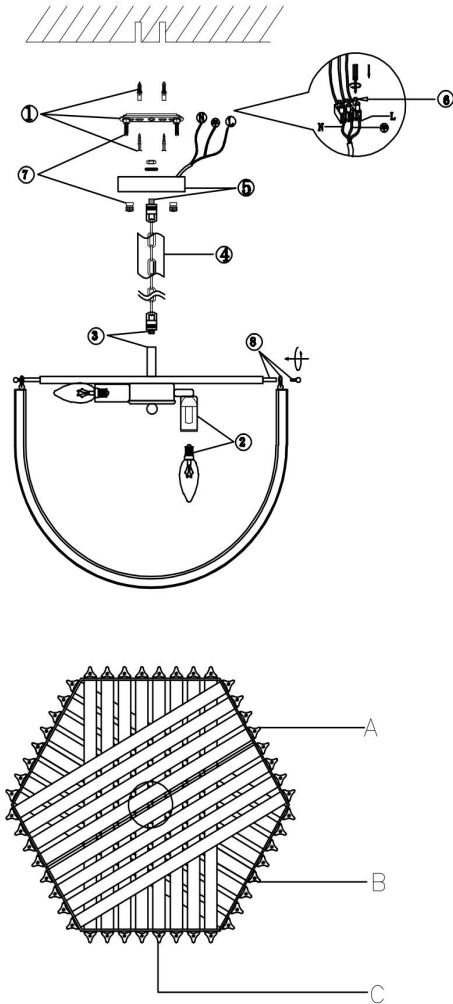

FREYA
TRADITION OF QUALITY

Instruction

FR5182PL-06CH

6xE14 60W

Model: FR5182PL-06CH

Collection: Modern

Pendant Lamps