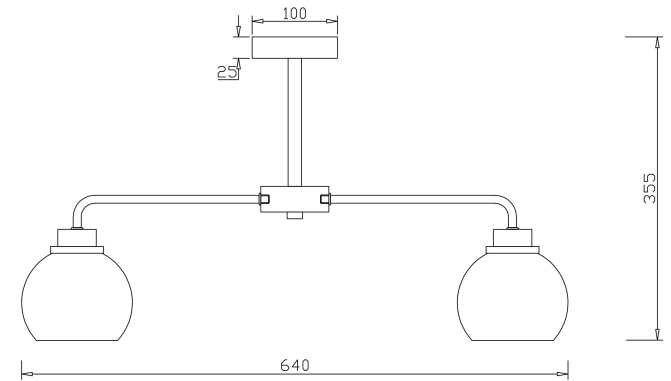

# Instruction

FR5176PL-05BS

5xE14 60W

Model: FR5176PL-05BS

Collection: Modern

Pendant Lamps