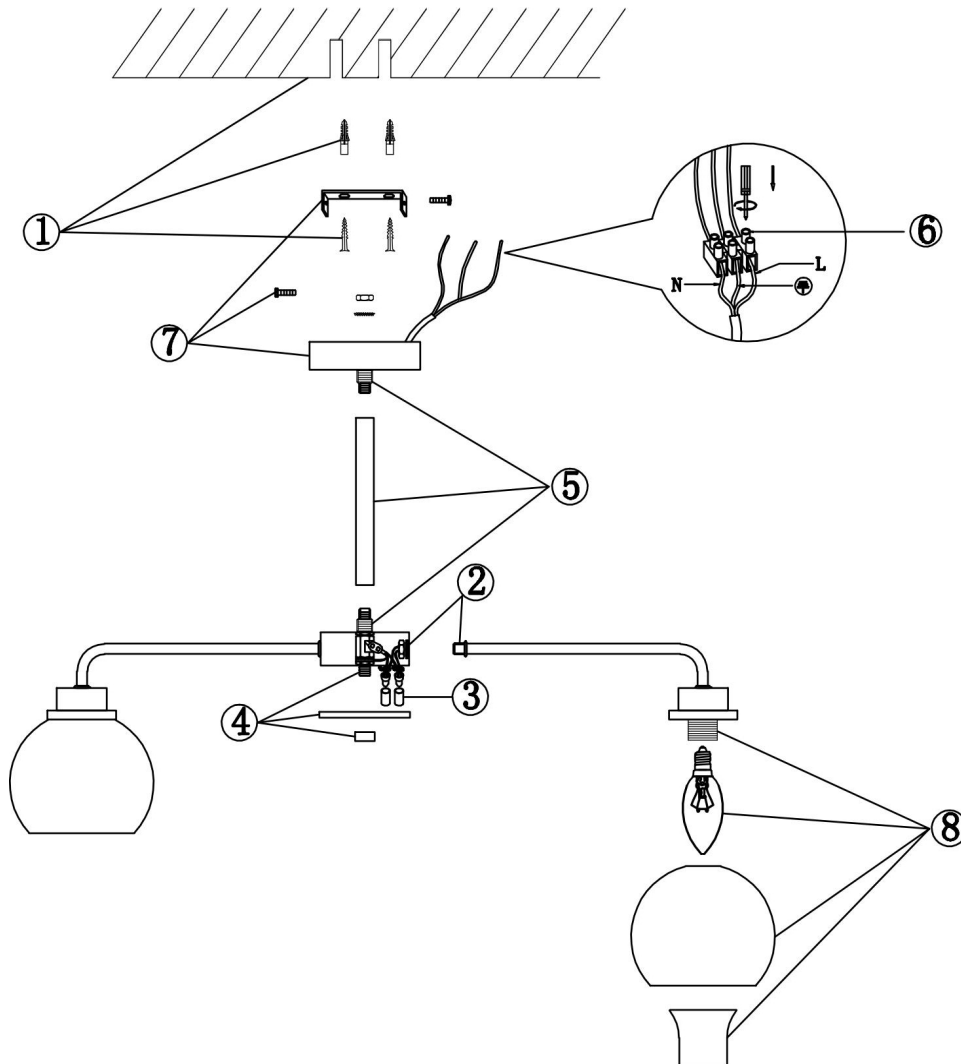

# Instruction

FR5176PL-05BS

5xE14 60W

Model: FR5176PL-05BS

Collection: Modern

Pendant Lamps