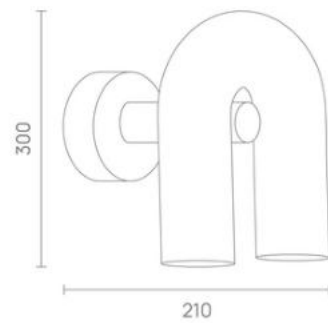

1

1092/06 AP-5
8W | LED
400Lm | 3000K

2

1092/34 AP-5
8W | LED
400Lm | 3000K

3

1092/06 PL-30
48W | LED
1300Lm | 3000K

4

1092/34 PL-30
48W | LED
1300Lm | 3000K