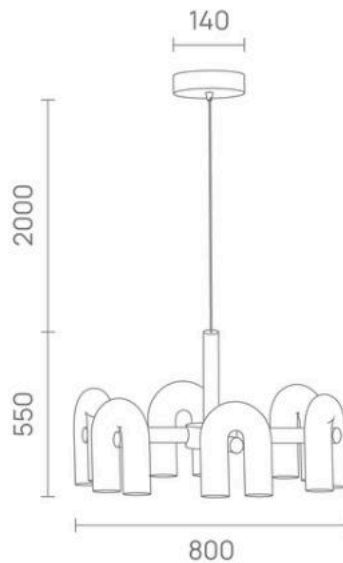

1

1092/06 AP-5
8W | LED
400Lm | 3000K

2

1092/34 AP-5
8W | LED
400Lm | 3000K

3

1092/06 PL-30
48W | LED
1300Lm | 3000K

4

1092/34 PL-30
48W | LED
1300Lm | 3000K