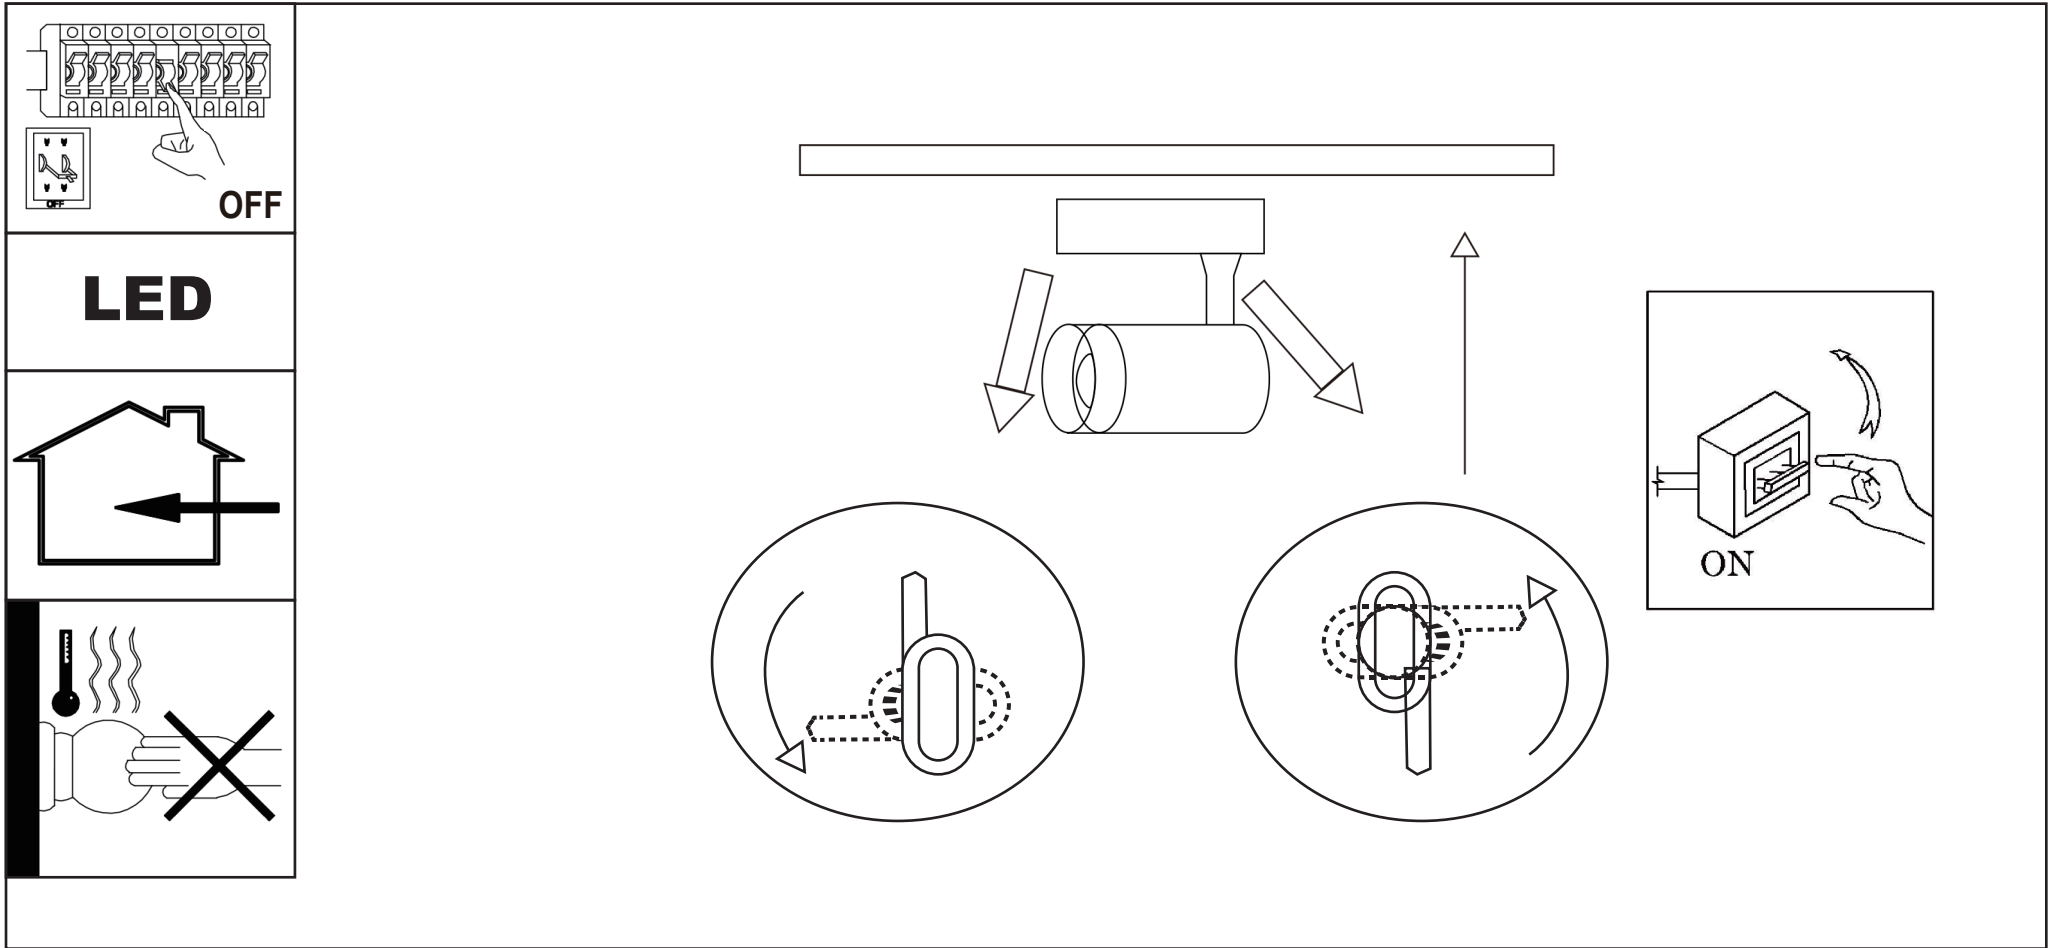

ASSEMBLY INSTRUCTION / ИНСТРУКЦИЯ

| | | | | | |
|-------------|-------------|-------------|-------------|-------------|-------------|
| A1710PL-1BK | A1720PL-1BK | A1730PL-1BK | A1613PL-1BK | A1640PL-1BK | A2324PL-1BK |
| A1710PL-1WH | A1720PL-1WH | A1730PL-1WH | A1613PL-1WH | A1640PL-1WH | A2324PL-1WH |
| A2310PL-1BK | A2320PL-1BK | A2330PL-1BK | A1632PL-1BK | A2315PL-1BK | |
| A2310PL-1WH | A2320PL-1WH | A2330PL-1WH | A1632PL-1WH | A2315PL-1WH | |

Warning:

1. Turn off the main power at the circuit breaker before installing in order to prevent possible shock;
2. Don't exceed the rated voltage 230V;
3. Don't install on haven't finished ceiling and loose wood ceiling;
4. Do not use corrosive liquids to clean fixture such as acid, and alkaline liquids. Please use soft cloth when cleaning.